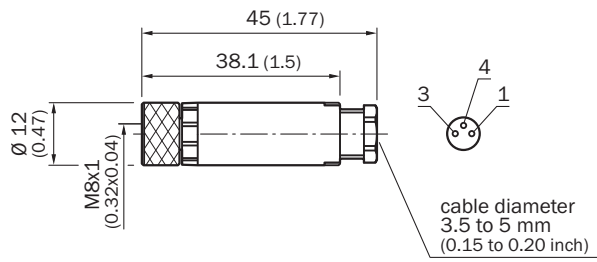

ECI@ss 11.0	27440102
ETIM 5.0	EC002635
ETIM 6.0	EC002635
ETIM 7.0	EC002635
UNSPSC 16.0901	39121421

Dimensional drawing (Dimensions in mm (inch))