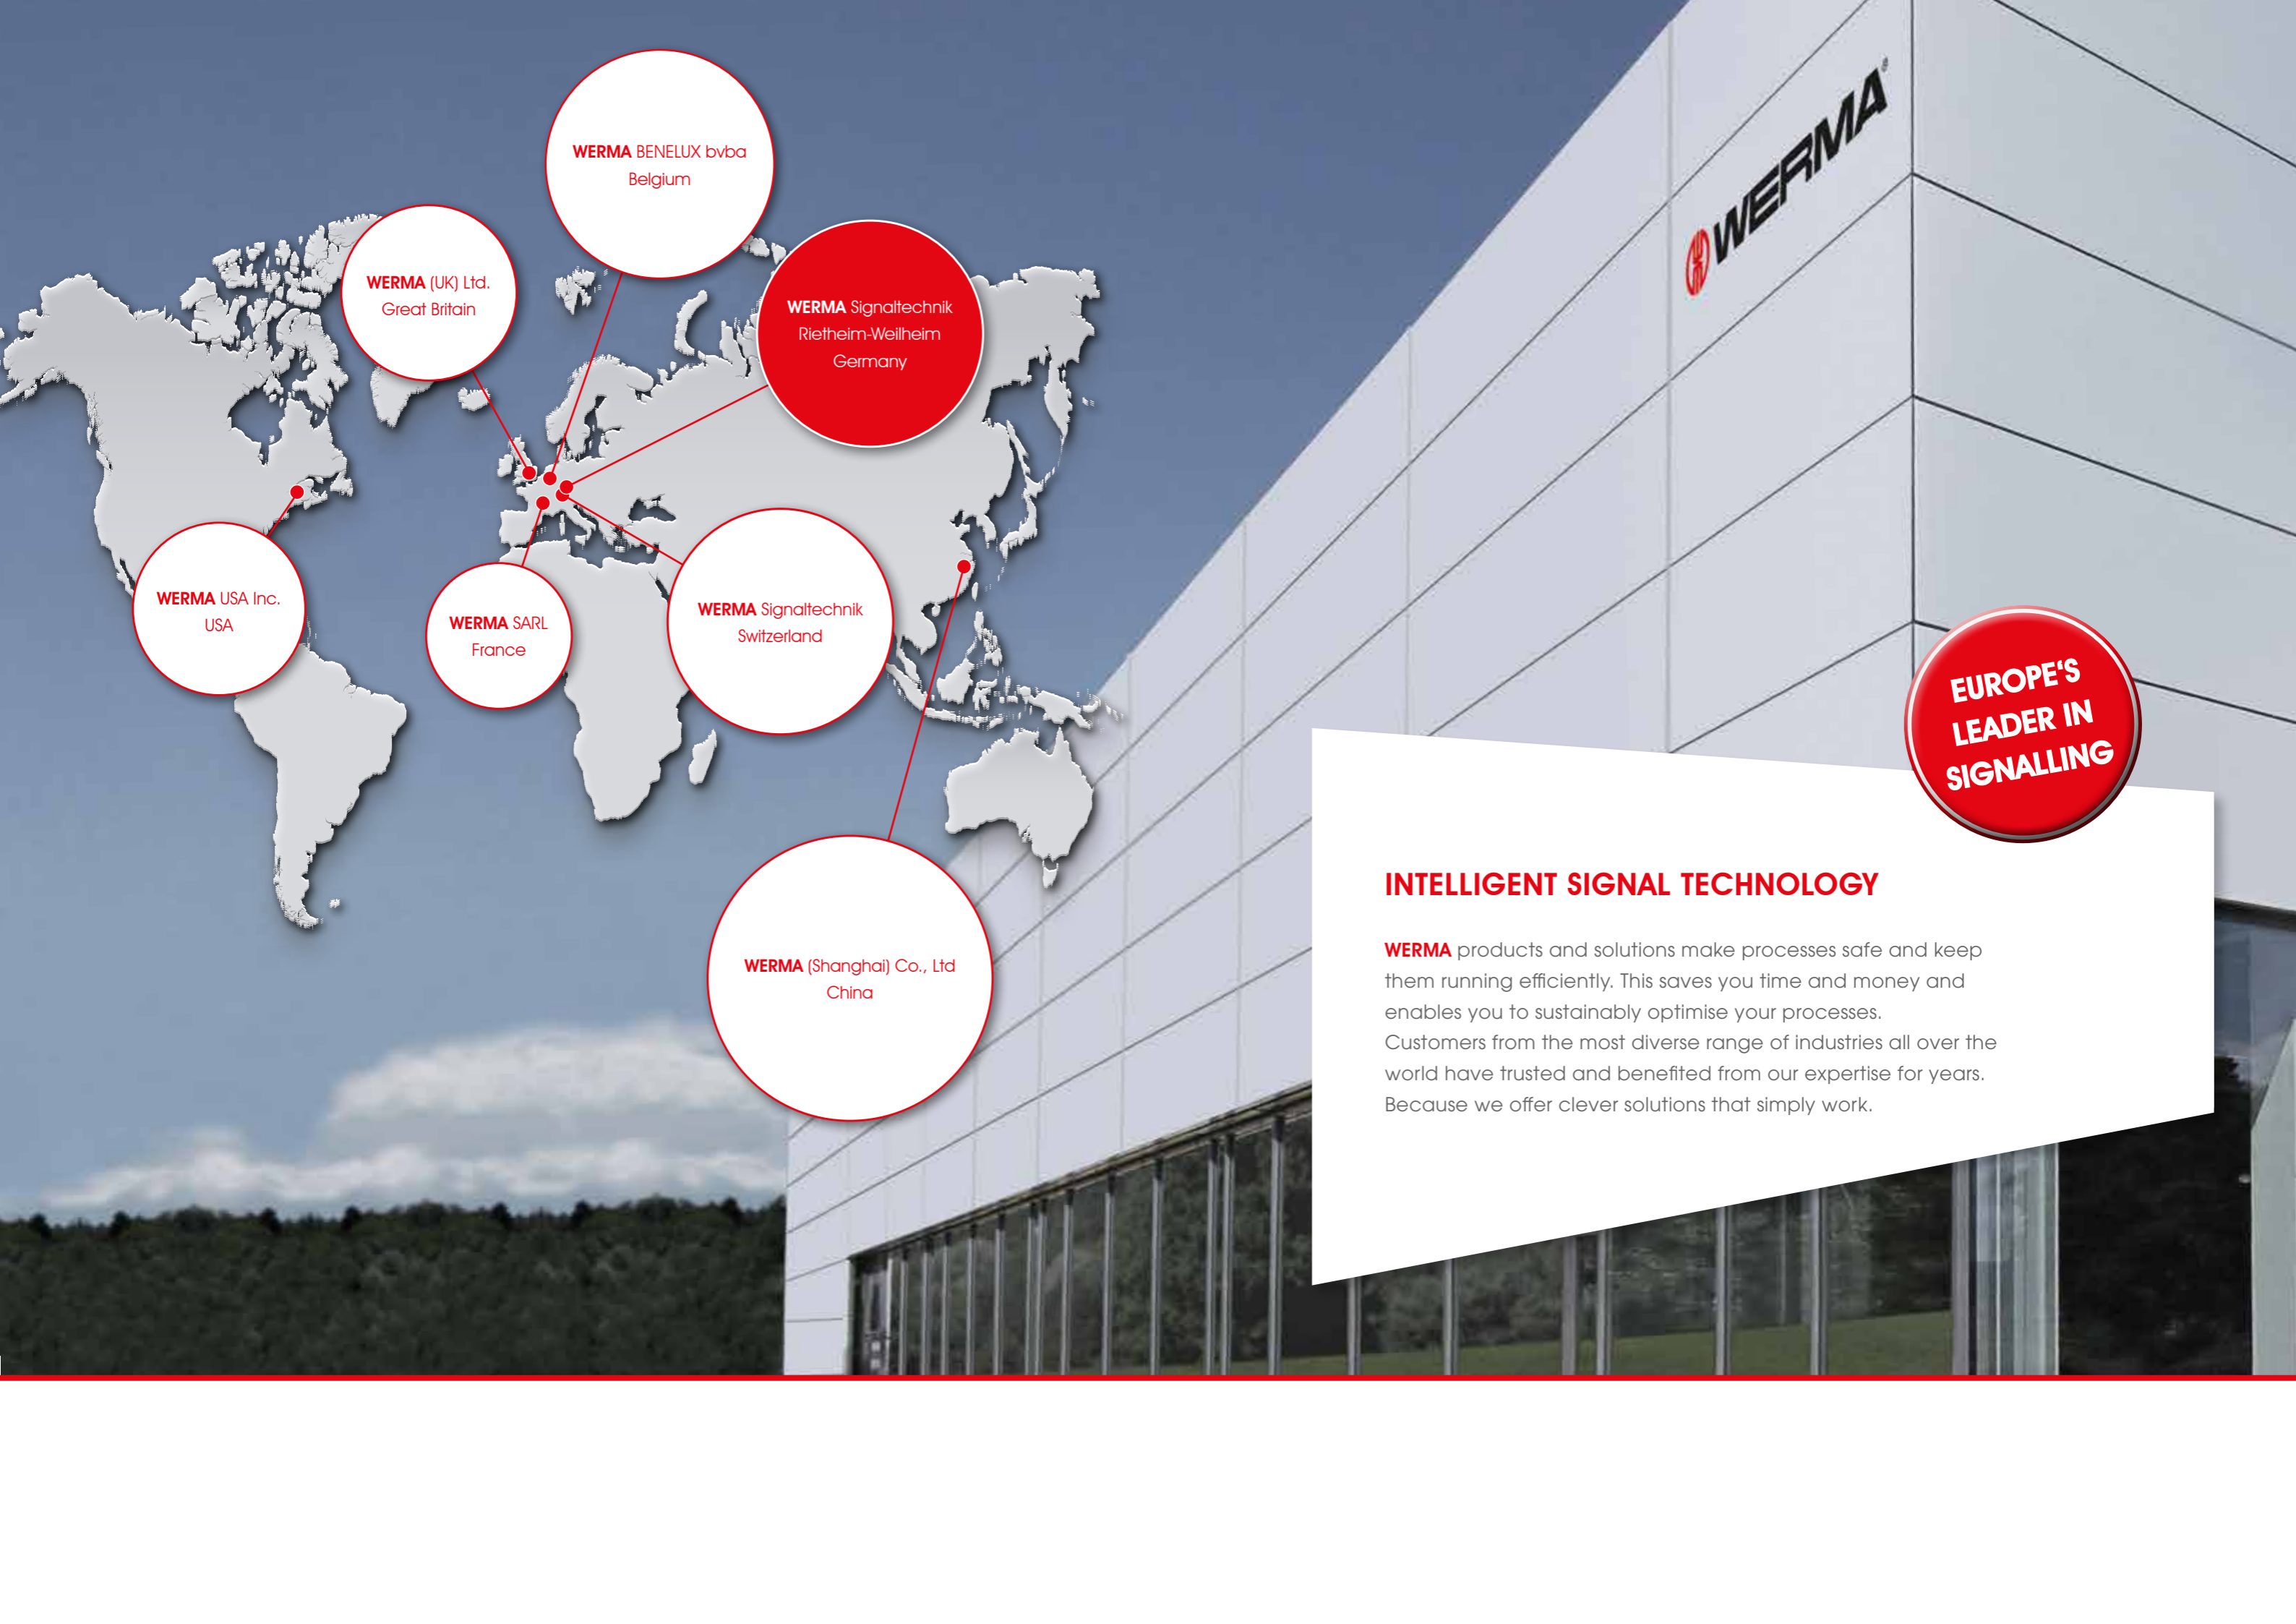

**Intelligent signal technology –
for the world of today
and tomorrow**

Clever solutions that simply work – this has been our goal at **WERMA** for decades, and customers from all over the world consistently confirm our fulfillment of this philosophy. We continue to set the standards for modern signal technology - and define their future: for the past twenty years with modular signal towers as the industry standard, and today with networked, intelligent system solutions. The „Made in Germany“ label provides the basis for us to describe ourselves with pride as **„Europe's leader in signalling“**.

Matthias Marquardt, CEO

**EUROPE'S
LEADER IN
SIGNALLING**

INTELLIGENT SIGNAL TECHNOLOGY

WERMA products and solutions make processes safe and keep them running efficiently. This saves you time and money and enables you to sustainably optimise your processes. Customers from the most diverse range of industries all over the world have trusted and benefited from our expertise for years. Because we offer clever solutions that simply work.